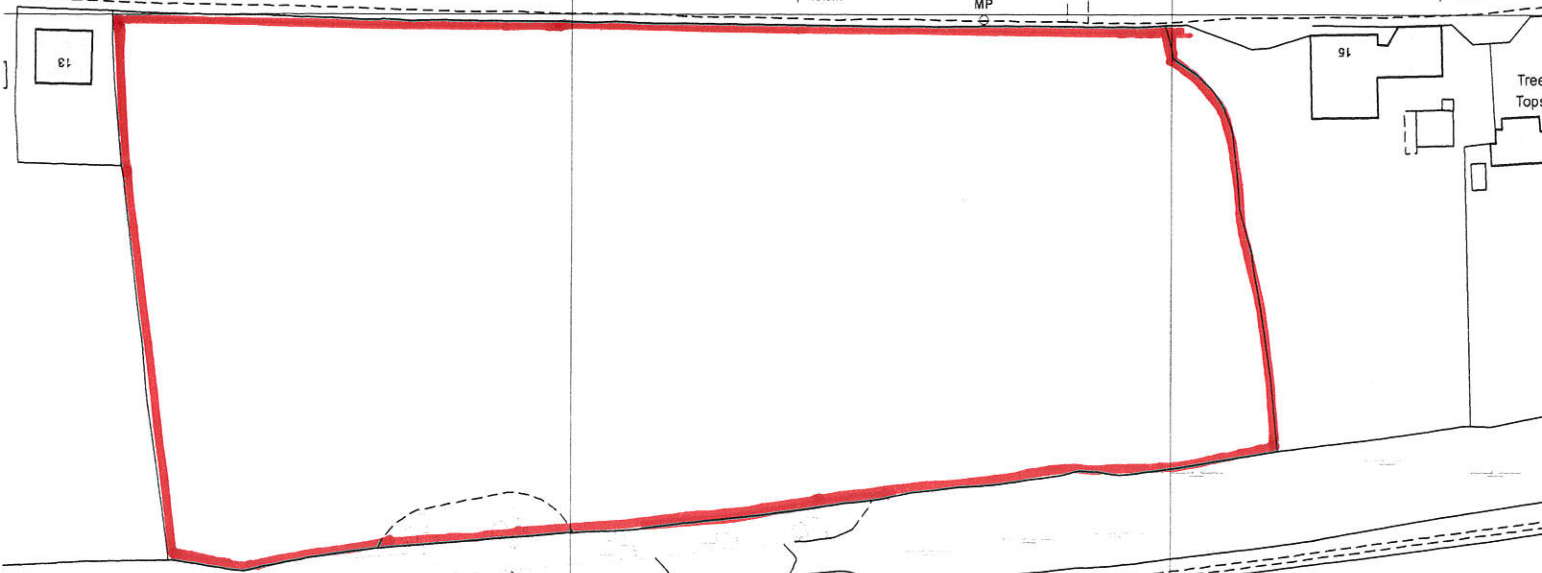

381900mE

382000mE

Factory

20

22

28

GL 10  
2LQ

+ 39.9m

+ 40.5m

MP

+ 40.2m

13

15

Tree  
Tops

Double Locks Cottage

Locks