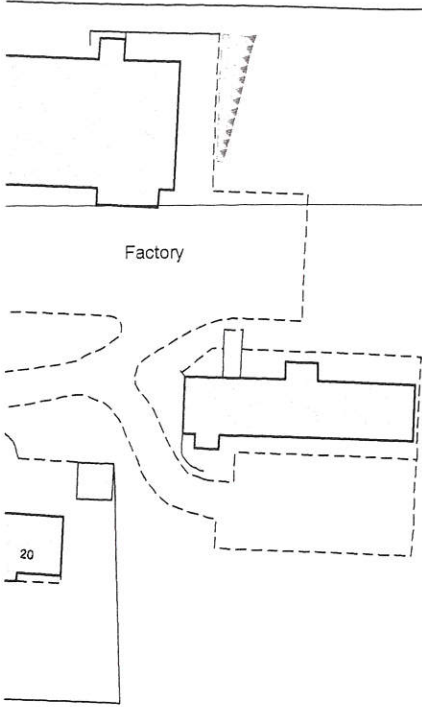

381900mE

382000mE

Factory

20

22

28

GL 10  
2LQ

+ 39.9m

+ 40.5m

MP

+ 40.2m

13

15

Tree  
Tops

Double Locks Cottage

Locks