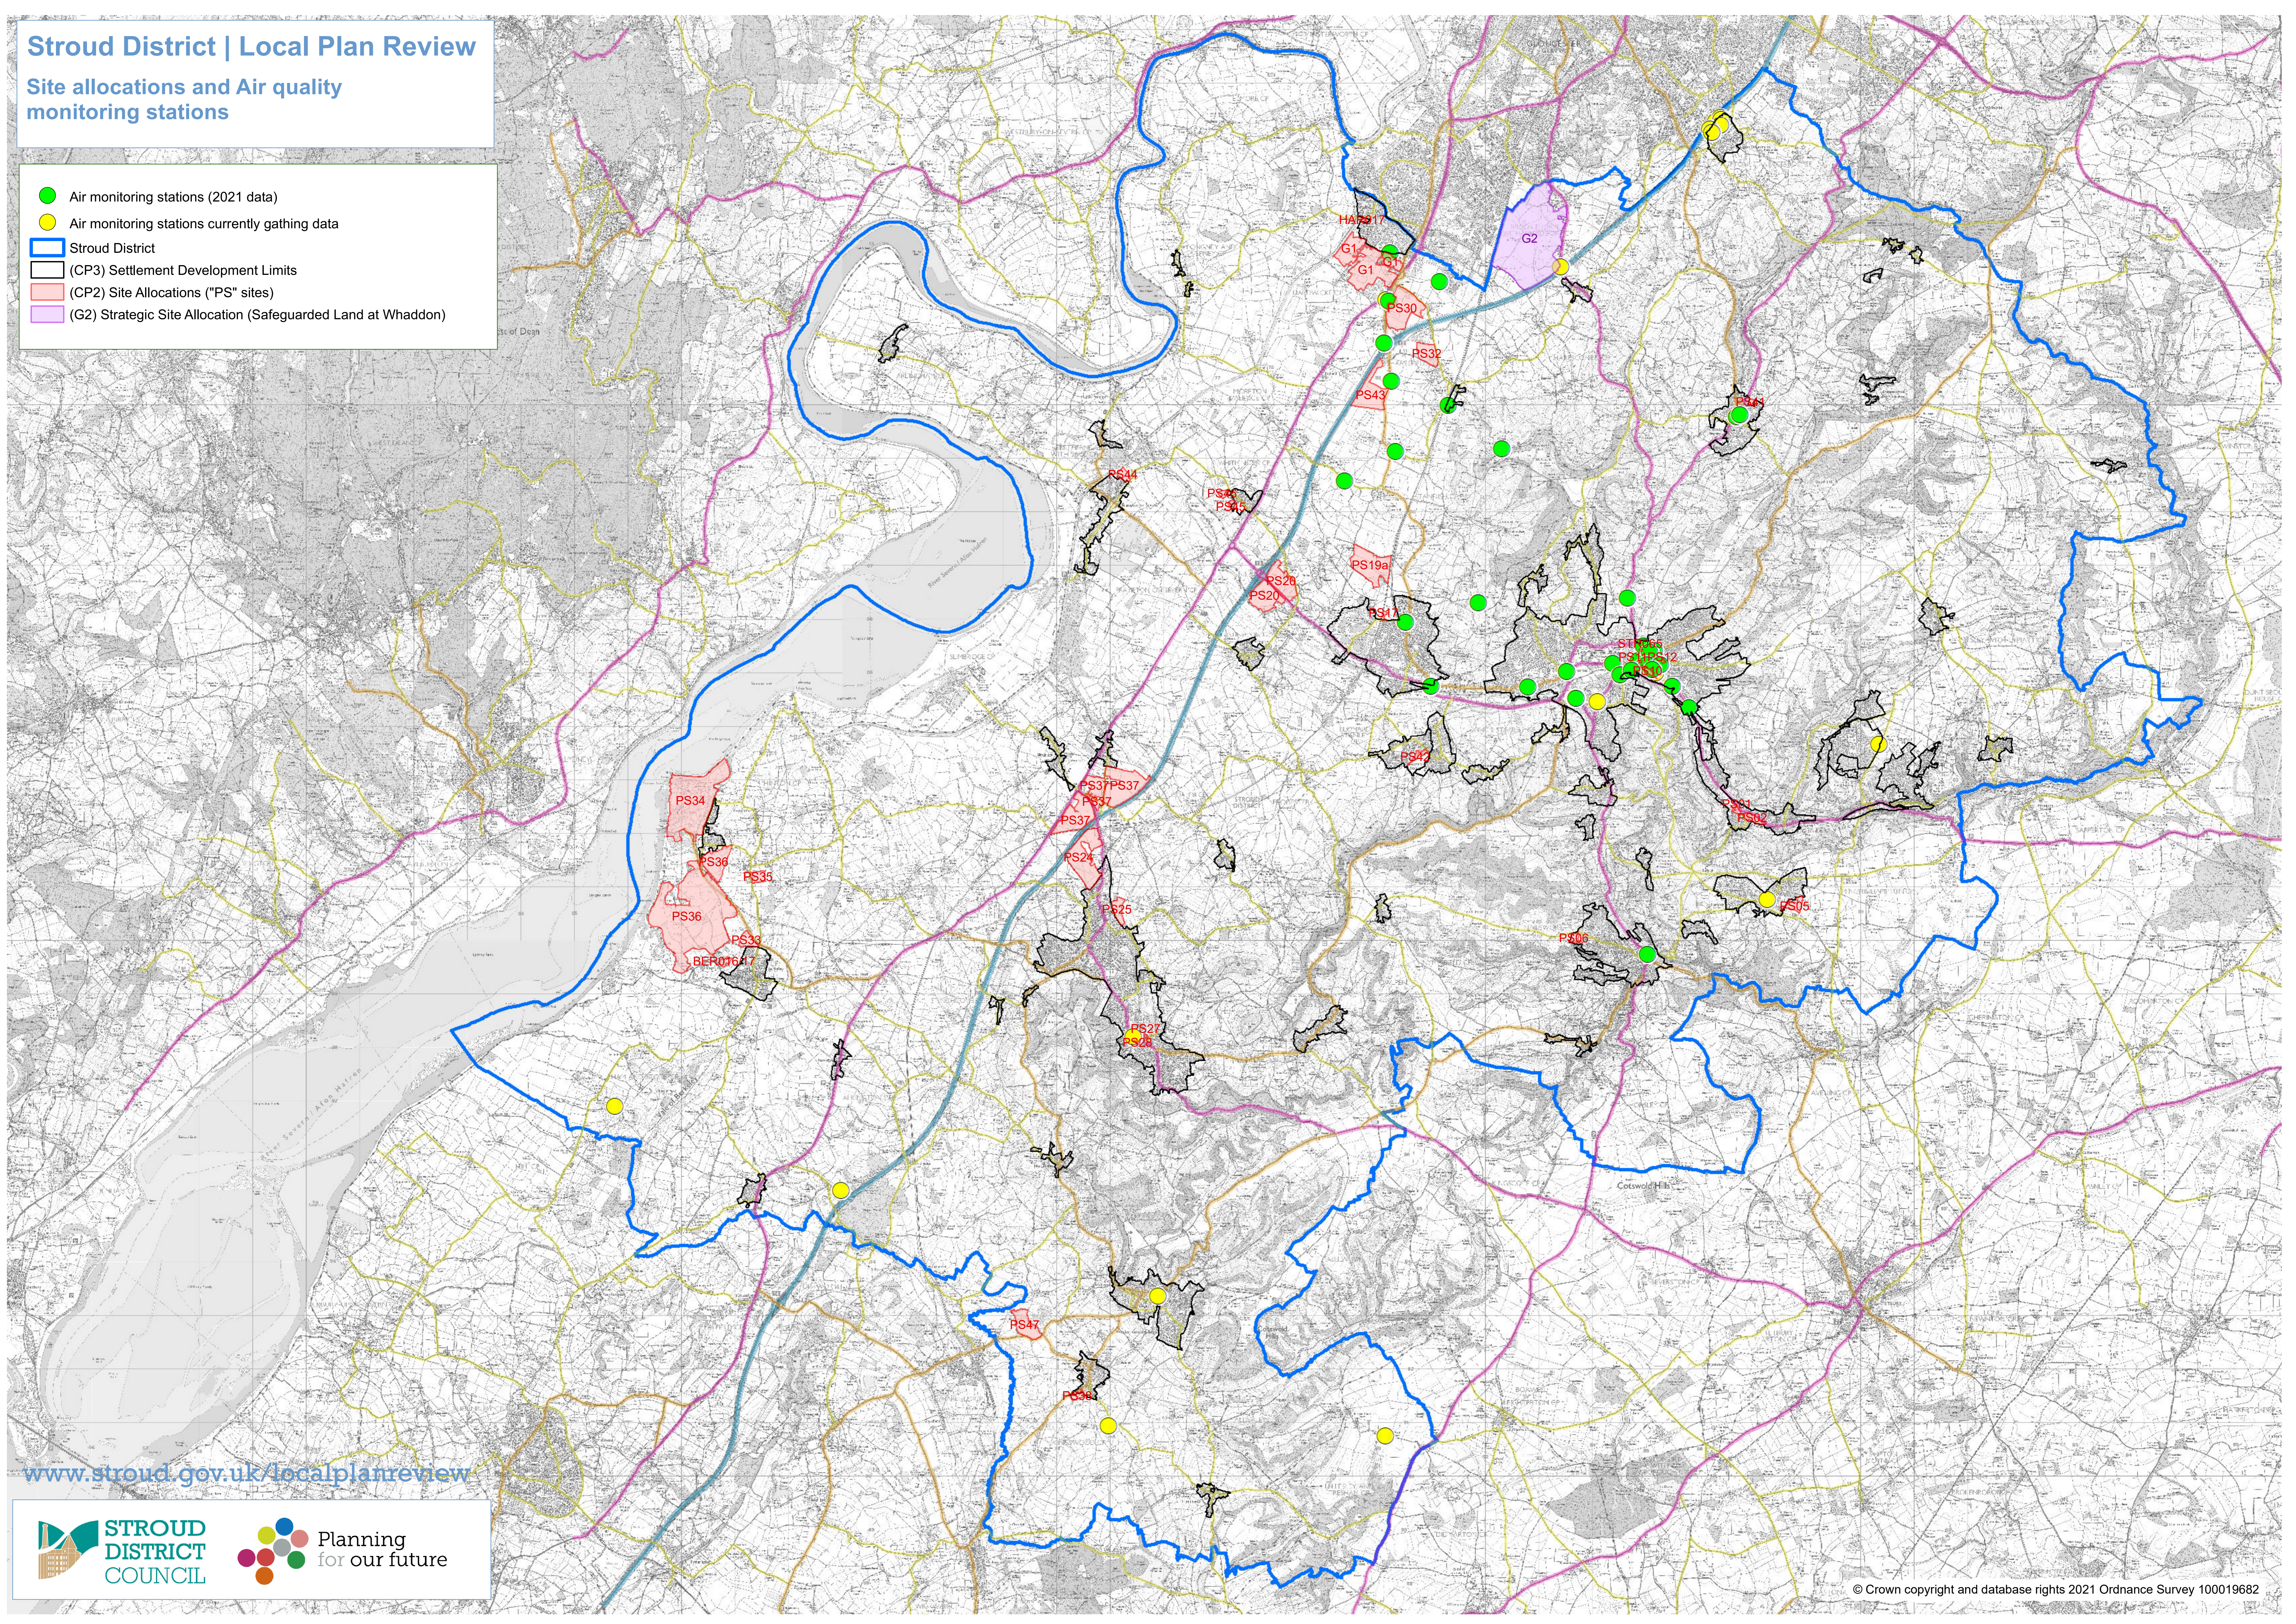

# Stroud District | Local Plan Review

## Site allocations and Air quality monitoring stations

- Air monitoring stations (2021 data)
- Air monitoring stations currently gathering data
- Stroud District
- (CP3) Settlement Development Limits
- (CP2) Site Allocations ("PS" sites)
- (G2) Strategic Site Allocation (Safeguarded Land at Whaddon)

[www.stroud.gov.uk/localplanreview](http://www.stroud.gov.uk/localplanreview)

**STROUD DISTRICT COUNCIL**

Planning for our future