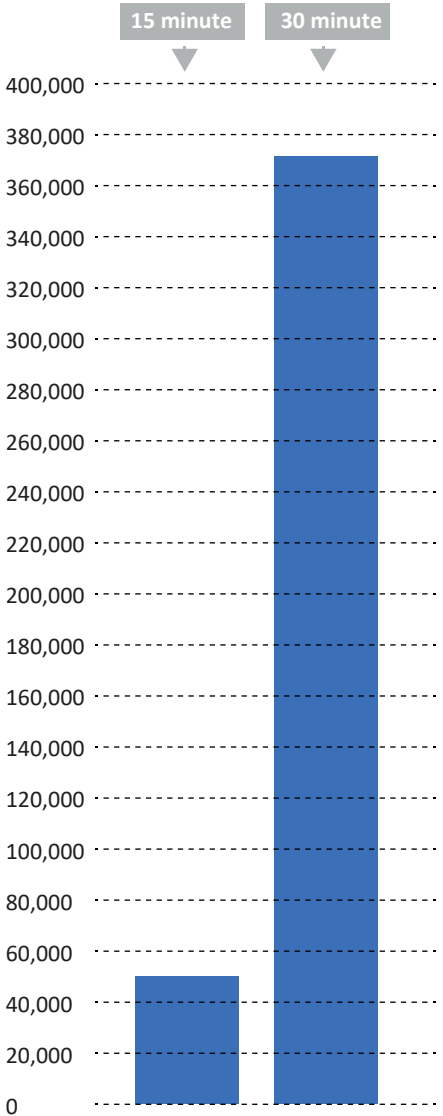

© OpenStreetMap contributors

Site	15-Minute Workplace Population	30-Minute Workplace Population
Whitminster	49,017	371,808

Workplace Population (2011 census)

Stratton Park House
Wanborough Road
Swindon
SN3 4HG

- ▲ Whitminster
- Whitminster Drive Time Isochrones
- 15-Minutes
- 30-Minutes
- Stroud Local Authority District

0 10km
Approximate scale

Client

Robert Hitchins Ltd

Project

Stroud Local Plan

Figure Title

**Drivetime Isochrones:
Whitminster**

Figure No

Figure 6

Date June 2021
 Drawn By [Redacted]
 Checked By [Redacted]
 Scale See Scale Bar
 File Ref H645/Figs/Drivetime Iso Whitminster.ai
 Doc Ref H645