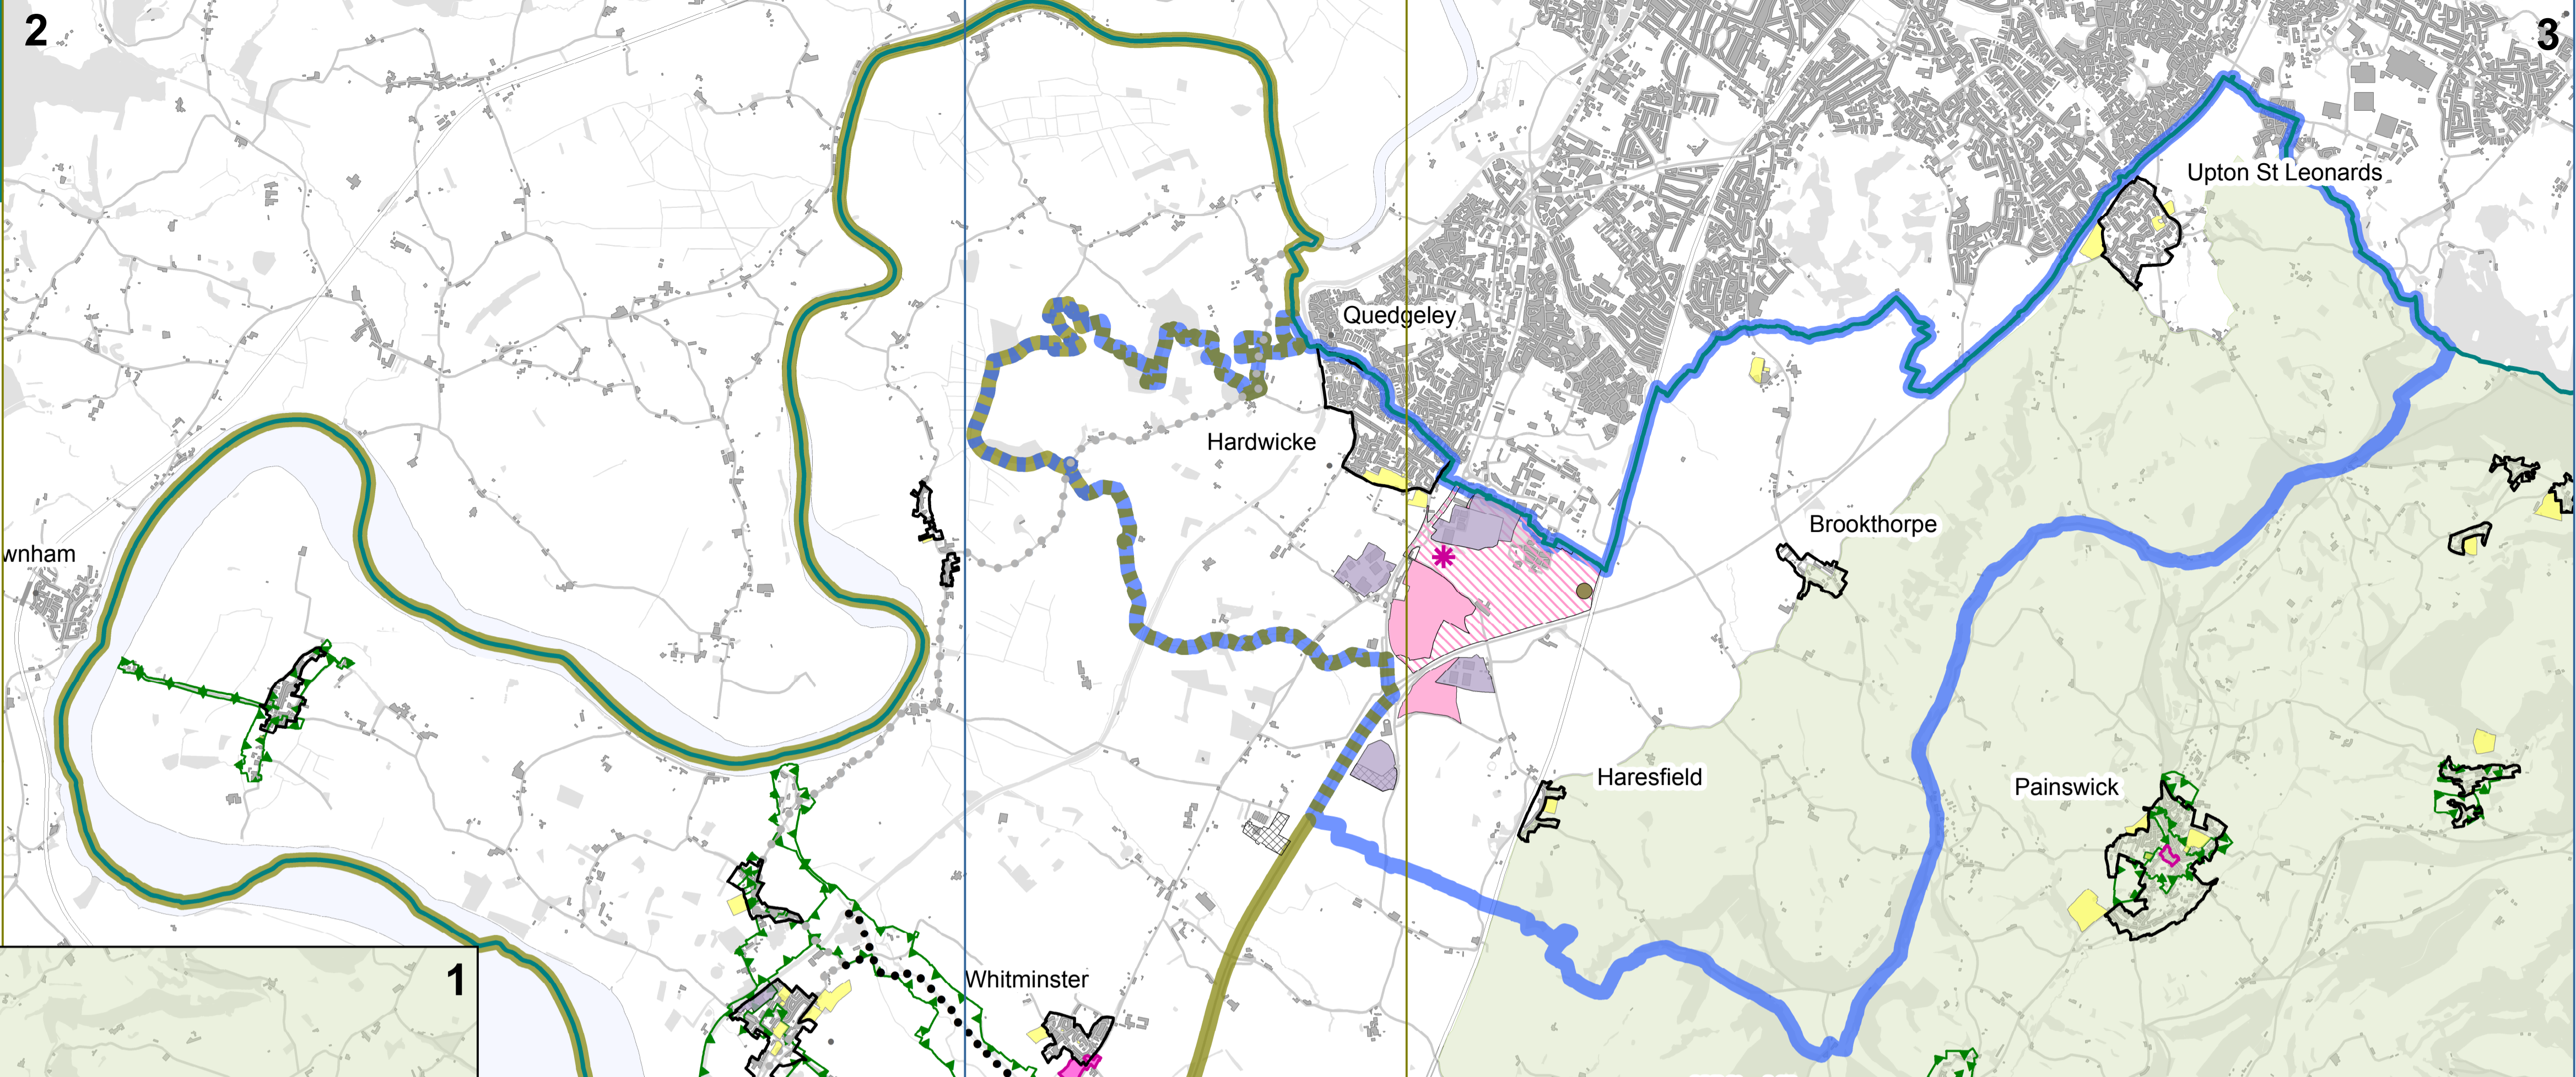

Policies Map 3: Parish Clusters

Scale 1:35,000

1. The Stroud Valleys
2. The Severn Vale
3. The Gloucester Fringe
4. Cotswold Cluster

Key

Stroud District	Primary Shopping Frontage
Settlement Development Limits	Secondary Shopping Frontage
Strategic Site Allocations	Hunts Grove Existing Site
Key Employment Sites	Waste Core Strategy Allocation
Regenerating Existing Employment Sites	Land Safeguarded For Railway Facility
Principal Town Centre Boundary	Protected Outdoor Play Space
Other Town Centres	Conservation Area
District Centres	Cotswold AONB
Local Centres	Existing Cycle Route
New Local Centres	Proposed Cycle Route
Neighbourhood Shopping