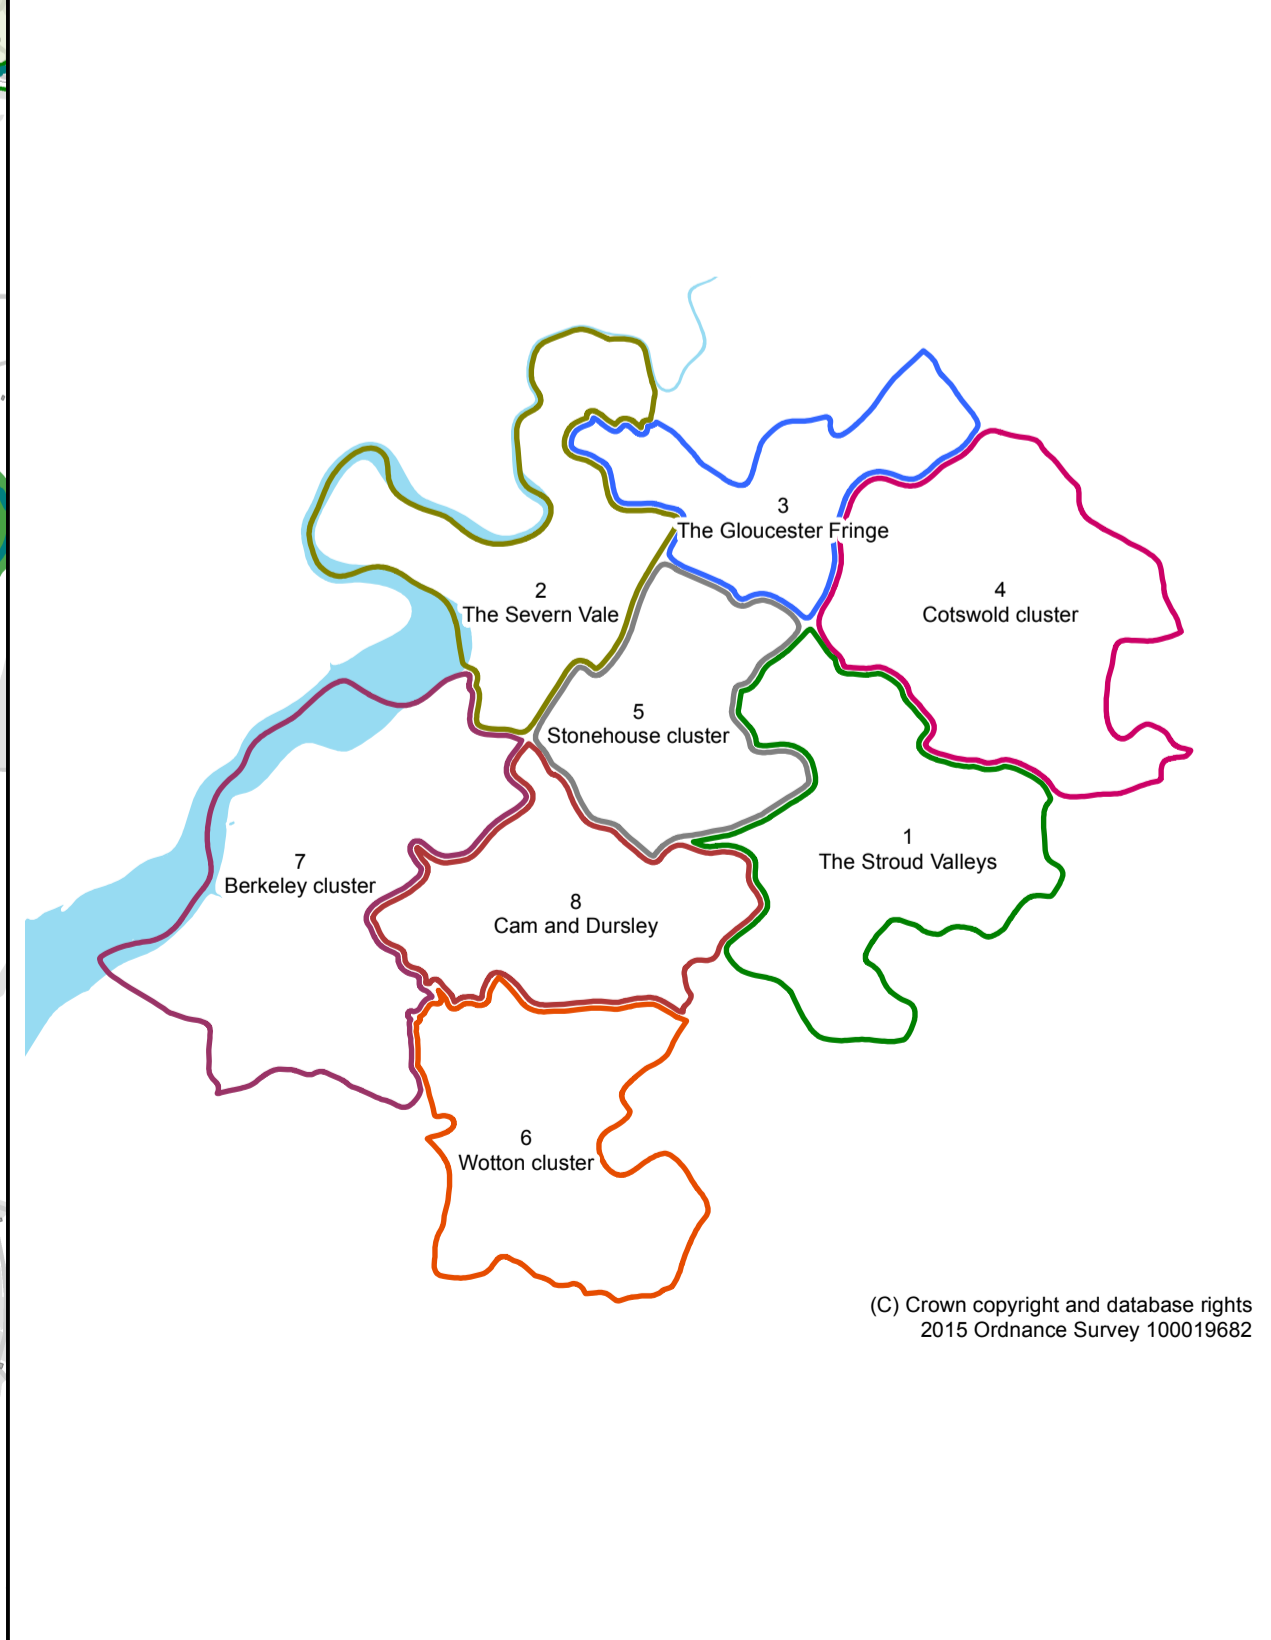

Policies Map 3: Parish Clusters

Scale 1:35,000

1. The Stroud Valleys
2. The Severn Vale
3. The Gloucester Fringe
4. Cotswold Cluster

Key

Stroud District	Primary Shopping Frontage
Settlement Development Limits	Secondary Shopping Frontage
Strategic Site Allocations	Hunts Grove Existing Site
Key Employment Sites	Waste Core Strategy Allocation
Regenerating Existing Employment Sites	Land Safeguarded For Railway Facility
Principal Town Centre Boundary	Protected Outdoor Play Space
Other Town Centres	Conservation Area
District Centres	Cotswold AONB
Local Centres	Existing Cycle Route
New Local Centres	Proposed Cycle Route
Neighbourhood Shopping