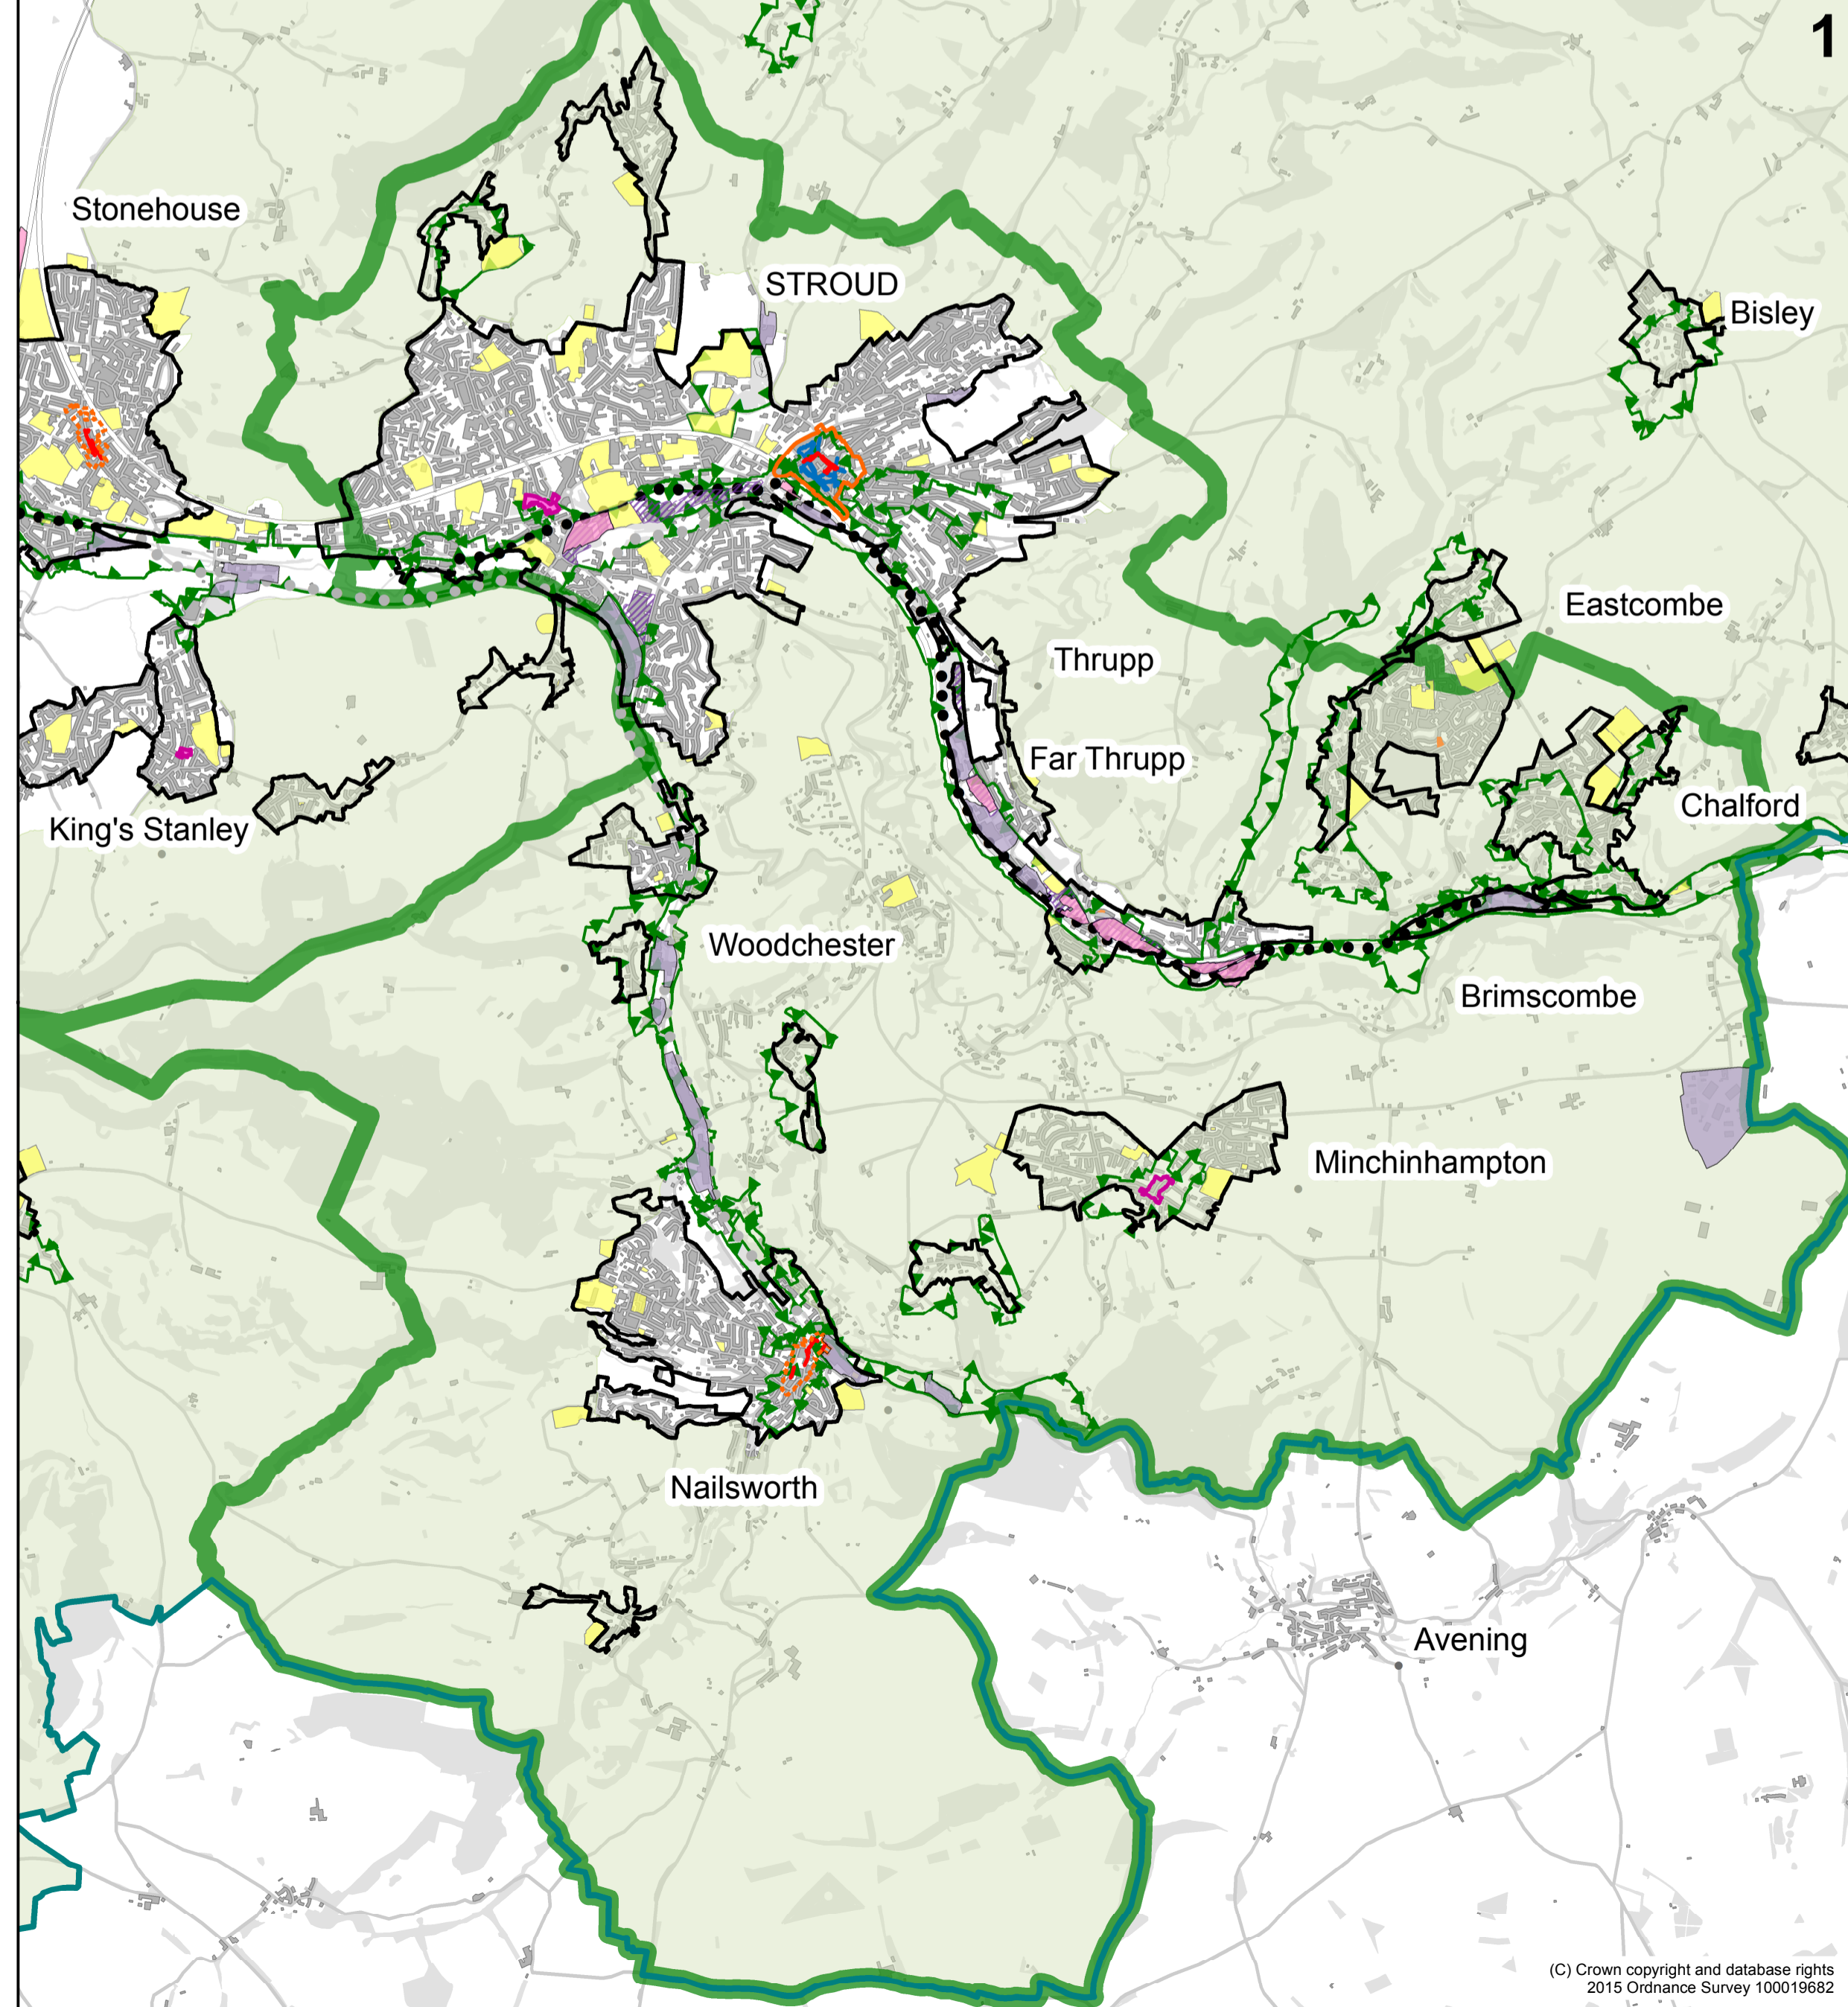

Policies Map 3: Parish Clusters

Scale 1:35,000

1. The Stroud Valleys
2. The Severn Vale
3. The Gloucester Fringe
4. Cotswold Cluster

Key

Stroud District	Primary Shopping Frontage
Settlement Development Limits	Secondary Shopping Frontage
Strategic Site Allocations	Hunts Grove Existing Site
Key Employment Sites	Waste Core Strategy Allocation
Regenerating Existing Employment Sites	Land Safeguarded For Railway Facility
Principal Town Centre Boundary	Protected Outdoor Play Space
Other Town Centres	Conservation Area
District Centres	Cotswold AONB
Local Centres	Existing Cycle Route
New Local Centres	Proposed Cycle Route
Neighbourhood Shopping