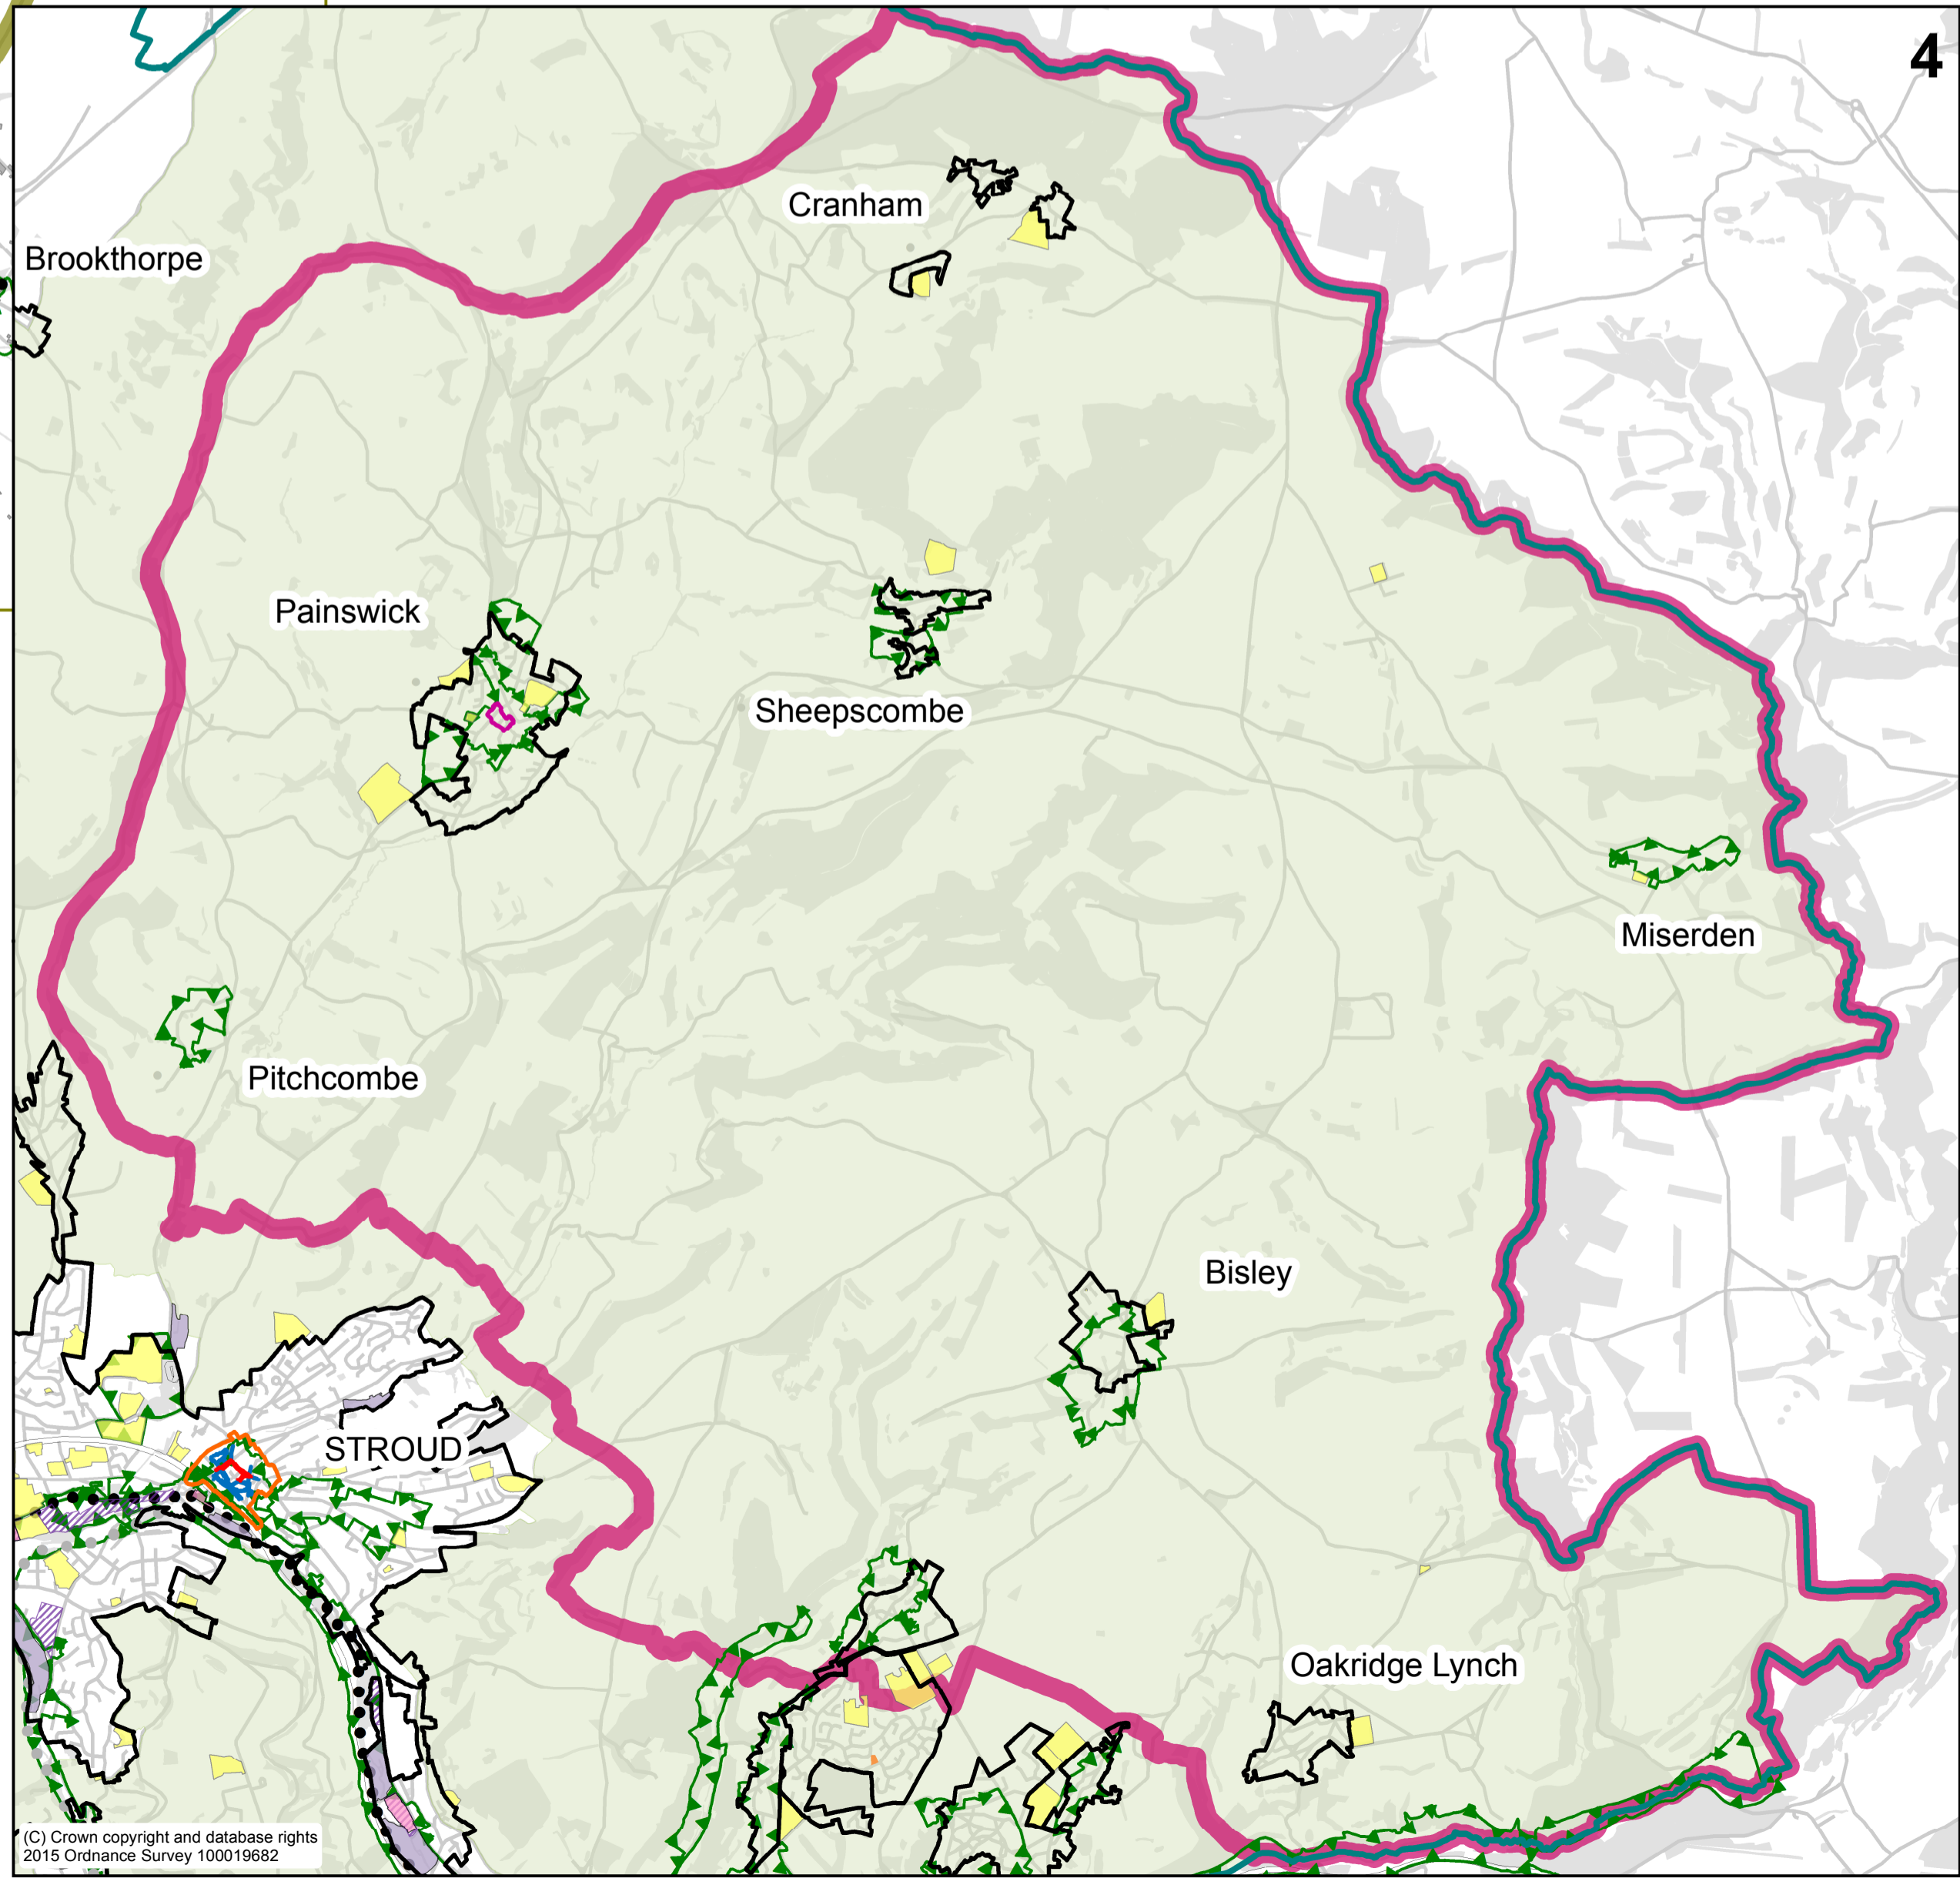

Policies Map 3: Parish Clusters

Scale 1:35,000

1. The Stroud Valleys
2. The Severn Vale
3. The Gloucester Fringe
4. Cotswold Cluster

Key

Stroud District	Primary Shopping Frontage
Settlement Development Limits	Secondary Shopping Frontage
Strategic Site Allocations	Hunts Grove Existing Site
Key Employment Sites	Waste Core Strategy Allocation
Regenerating Existing Employment Sites	Land Safeguarded For Railway Facility
Principal Town Centre Boundary	Protected Outdoor Play Space
Other Town Centres	Conservation Area
District Centres	Cotswold AONB
Local Centres	Existing Cycle Route
New Local Centres	Proposed Cycle Route
Neighbourhood Shopping